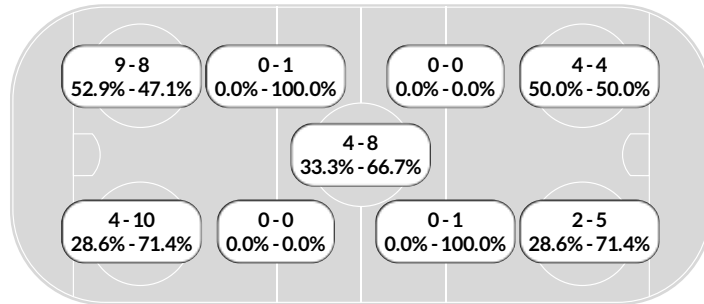

Referee's Signature _____

MSHSL Class A Quarterfinal Box Score Report

Feb 23, 2022, Start time: 03:16 PM, Xcel Energy Center, St. Paul, Minnesota
Attendance: 0

Game duration: 4:31

Penalty summary

Prd	Player	Team	Min	Offense	Time	
1st	Jordyn Bebus	RLHS	2	Cross Checking	12:33	PP
1st	Madison Lavergne	WHS	2	Holding	16:43	PP
2nd	Abby Storms	RLHS	2	Tripping	04:05	PP

Prd	Player	Team	Min	Offense	Time	
2nd	Aubree McDonah	RLHS	2	Hooking	16:28	
3rd	Paige Blattner	RLHS	2	Tripping	13:25	PP

Faceoff summary

River Lakes

#	Player	W	L	FO%
15	Kianna Roeske	11	16	40.7
5	Abby Storms	7	13	35.0
16	Paige Blattner	2	0	100.0
20	Sophia Hess	2	1	66.7
14	Eva Schueler	1	2	33.3
17	Jordyn Bebus	0	5	0.0
Totals:		23	37	38.3

Warroad

#	Player	W	L	FO%
17	Abbey Reule	14	9	60.9
14	Madison Lavergne	10	4	71.4
16	Kate Johnson	5	0	100.0
2	Maddie Skogman	5	9	35.7
13	Tayla Hendrickson	2	0	100.0
22	Cijae McLaughlin	1	0	100.0
20	Cahlilah Lindquist	0	1	0.0
Totals:		37	23	61.7

Faceoff chart

River Lakes

FACEOFFS	WON
1st Period	11
2nd Period	5
3rd Period	7
At even strength	18
Power play	1
Short handed	4

Warroad

WON	FACEOFFS
12	1st Period
15	2nd Period
10	3rd Period
31	At even strength
2	Power play
4	Short handed