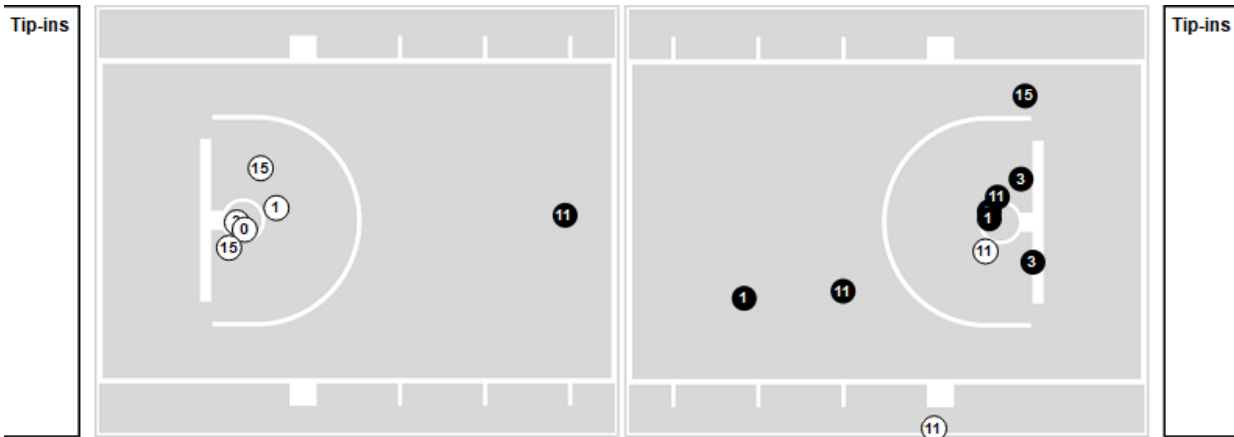

#5 Mankato East	M/A	%
Field Goals	27/56	48
2 Points	22/37	59
3 Points	5/19	26
Free Throws	4/5	80

Players => All ; FG Types => All ; Results => All ;  
**#1 Becker**

**All Field Goals**

**Shots in the Paint**