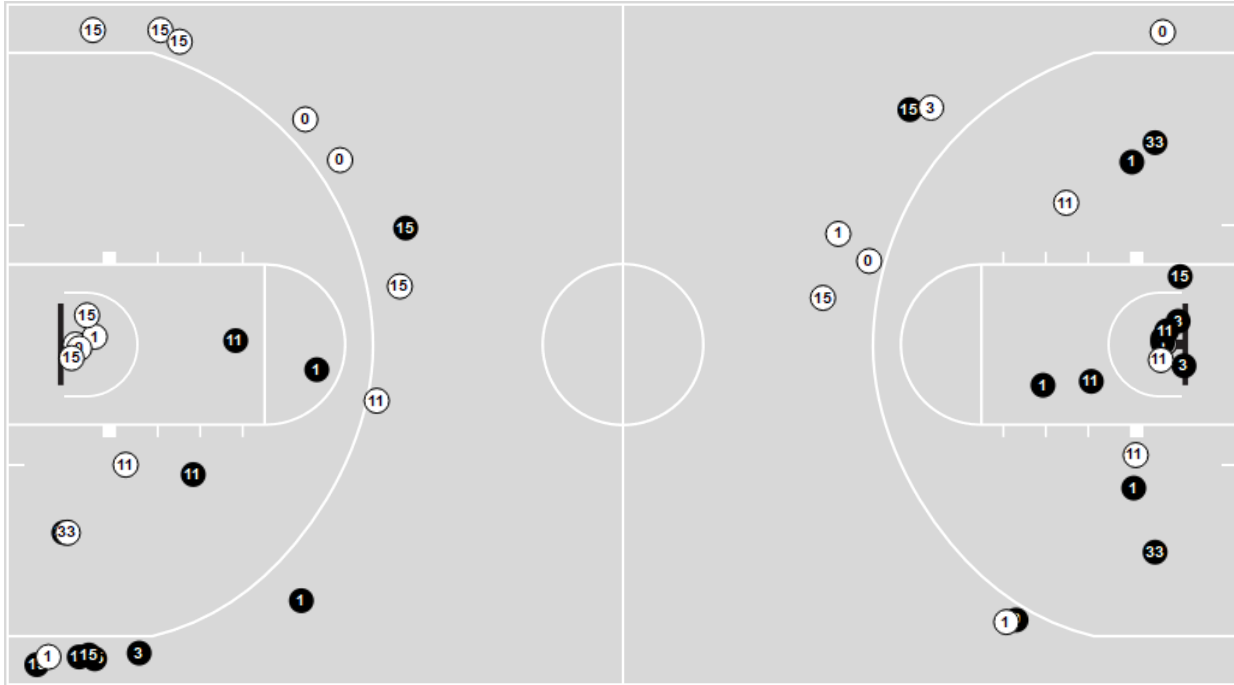

**#5 Mankato East**

No	Name	Mins		Score		Points Diff		Points per Min		Assists		Rebounds		Steals		Turnovers	
		On	Off	On	Off	On	Off	On	Off	On	Off	On	Off	On	Off	On	Off
4	Peyton Stevermer	33:46	02:14	61-62	2-5	-1	-3	1.81	0.90	16	0	31	3	6	0	18	1
12	Ellie Edberg	32:34	03:26	52-65	11-2	-13	9	1.60	3.20	14	2	30	4	4	2	17	2
20	Macy Birkholz	34:36	01:24	59-65	4-2	-6	2	1.71	2.86	15	1	33	1	5	1	18	1
22	Mackenzie Schweim	35:00	01:00	61-67	2-0	-6	2	1.74	2.00	15	1	33	1	6	0	18	1
32	Lexi Karge	32:58	03:02	60-60	3-7	0	-4	1.82	0.99	16	0	32	2	5	1	16	3
42	Hailey Petzel	11:06	24:54	22-16	41-51	6	-10	1.98	1.65	4	12	11	23	4	2	8	11

Players => All; FG Types => All ; Results => All ;

Players => All; FG Types => All ; Results => All ;

**#1 Becker**

**#5 Mankato East**

#1 Becker	M/A	%
Field Goals	25/49	51
2 Points	16/26	62
3 Points	9/23	39
Free Throws	8/11	73

#5 Mankato East	M/A	%
Field Goals	27/56	48
2 Points	22/37	59
3 Points	5/19	26
Free Throws	4/5	80

Players => All ; FG Types => All ; Results => All ;  
**#1 Becker**

**All Field Goals**

**Shots in the Paint**