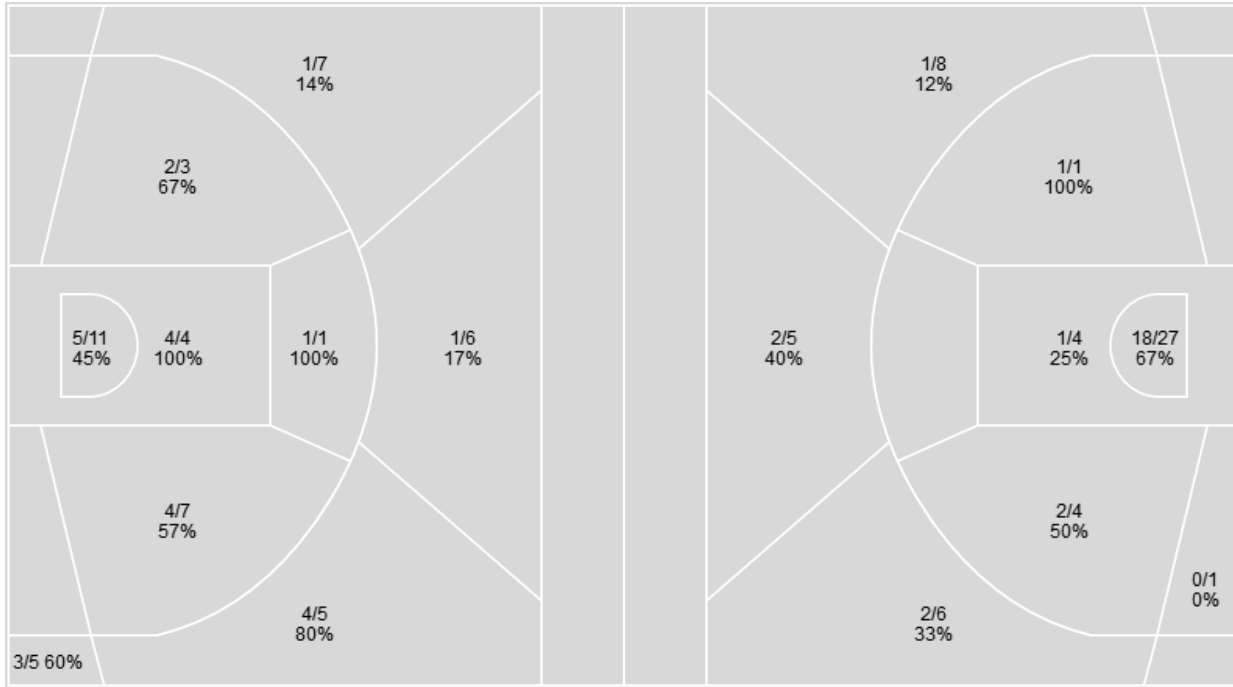

Players => All; FG Types => All ; Results => All ;

Players => All; FG Types => All ; Results => All ;

#1 Becker

#5 Mankato East

#1 Becker	M/A	%
Field Goals	25/49	51
2 Points	16/26	62
3 Points	9/23	39
Free Throws	8/11	73

#5 Mankato East	M/A	%
Field Goals	27/56	48
2 Points	22/37	59
3 Points	5/19	26
Free Throws	4/5	80