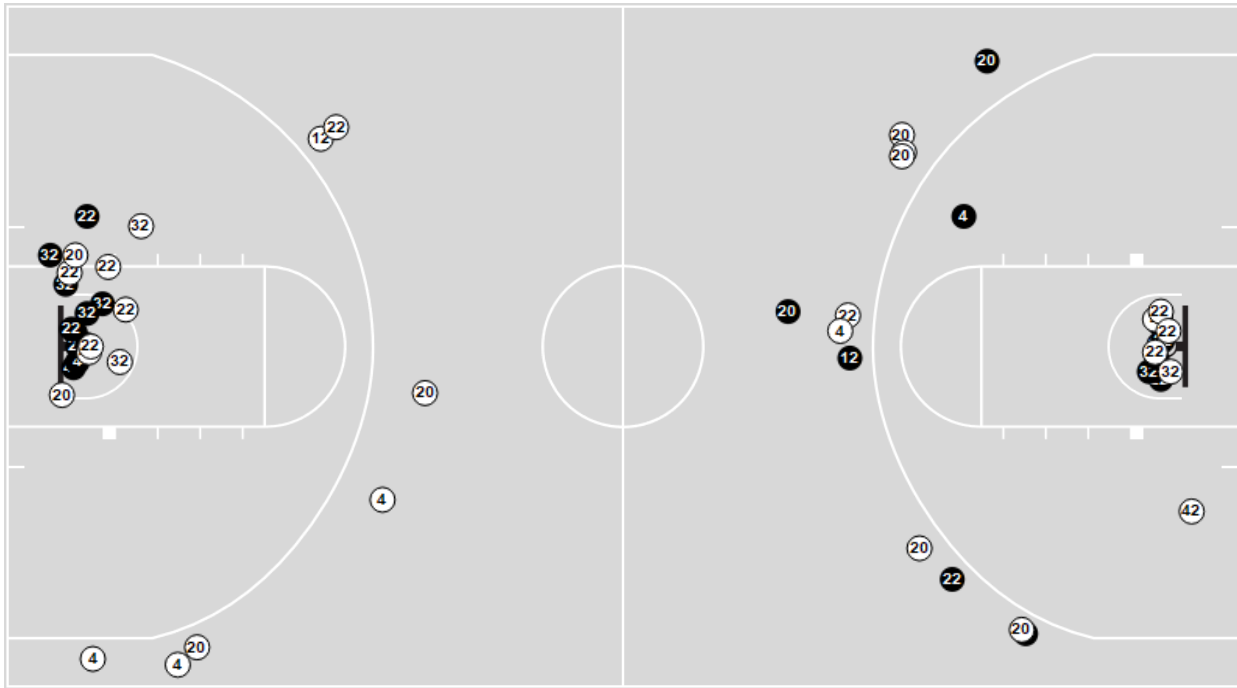

Officials: Zach Gustafson, Craig Lipinski, Tim Hblmstrom

Players => All ; FG Types => All ; Results => All ;

#5 Mankato East

All Field Goals