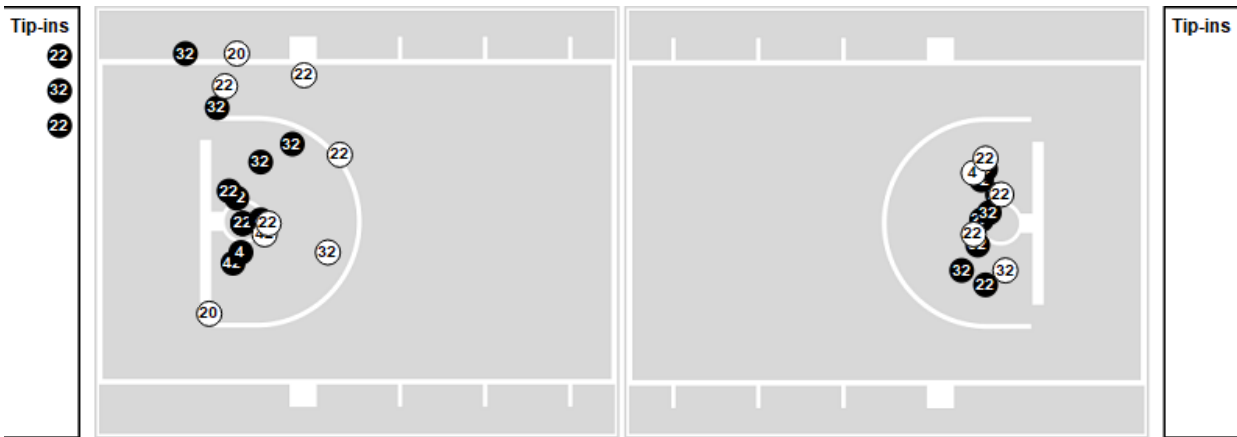

Officials: Zach Gustafson, Craig Lipinski, Tim Hblmstrom

Players => All ; FG Types => All ; Results => All ;

**#5 Mankato East**

**All Field Goals**

**Shots in the Paint**

● Made    ○ Missed    N - Player Number

#5 Mankato East	M/A	%
Field Goals	27/56	48
2 Points	22/37	59
3 Points	5/19	26
Free Throws	4/5	80

#5 Mankato East	M/A	%
Points in the Paint	38 (19/31)	61
Fast Break Points	5 (2/2)	100
Second Chance Points	8 (5/14)	36
Effective FG%	53	