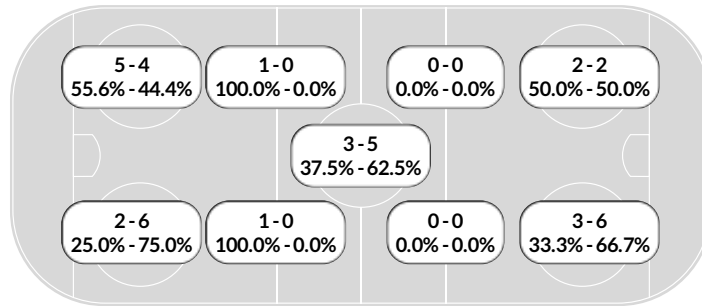

Prd	Player	Team	Min	Offense	Time	
3rd	Maddie Skogman	WARROAD	2	Hooking	02:09	PP
3rd	Alida Ahern	SSP	2	Body checking	13:15	PP

Referee's Signature _____

2023 MSHSL Girls A Box Score Report

Feb 24, 2023, Start time: 01:00 PM, Xcel Energy Ctr, St. Paul, Minnesota
Attendance: 0

Game duration: 2:38

Faceoff summary

So. St. Paul

#	Player	W	L	FO%
19	Sarah Wincentsen	7	12	36.8
13	Eva Beck	5	7	41.7
12	Alida Ahern	3	1	75.0
15	Bailey Vesper	2	3	40.0
Totals:		17	23	42.5

Warroad

#	Player	W	L	FO%
6	Rylee Bartz	14	10	58.3
17	Abbey Reule	6	5	54.5
2	Maddie Skogman	3	1	75.0
11	Kate Johnson	0	1	0.0
Totals:		23	17	57.5

Faceoff chart

So. St. Paul

FACEOFFS	WON
1st Period	6
2nd Period	5
3rd Period	6
At even strength	14
Power play	1
Short handed	2

Warroad

WON	FACEOFFS
6	1st Period
8	2nd Period
9	3rd Period
22	At even strength
1	Power play
0	Short handed

Power play summary

So. St. Paul

Prd	Start	End	Elapsed	Shots	(Opp)	
3	02:09	02:39	00:30	2	0	PPG
Summary: 1 opps, 2 shots, 1 goal, time 00:30						

Warroad

Prd	Start	End	Elapsed	Shots	(Opp)	
1	14:05	16:05	02:00	0	0	
2	08:01	09:52	01:51	2	1	PPG
3	13:15	15:15	02:00	3	0	
Summary: 3 opps, 5 shots, 1 goal, time 05:51						