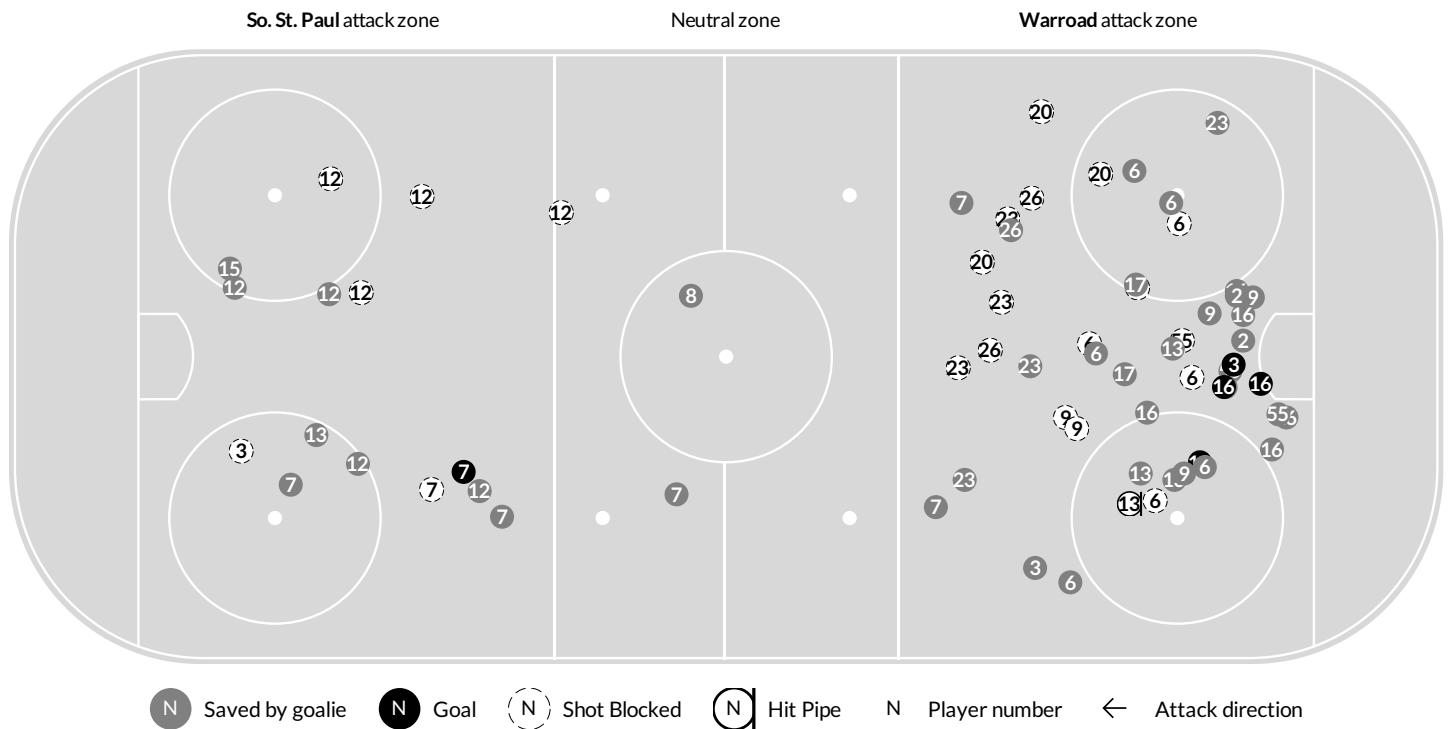

Shootout summary

No Shootouts

Penalty shot summary

No Penalty Shots

Referee's Signature _____

2023 MSHSL Girls A Shot Chart Report

Feb 24, 2023, Start time: 01:00 PM, Xcel Energy Ctr, St. Paul, Minnesota
Attendance: 0

Game duration: 2:38

SOUTH ST. PAUL

1 - 4

WARROAD

Scoring by period

Team	1	2	3
South St. Paul	0	0	1
Warroad	1	1	2

Shot chart

Shot summary

So. St. Paul	1	2	3	Tot	Warroad				
Total shots attempted	7	7	11	25	Total shots attempted				
Blocked by defense	0	2	4	6	Blocked by defense				
Shots Off Target	2	2	4	8	Shots Off Target				
Pipes	0	0	0	0	Pipes				
Total shots on-target	5	3	3	11	Total shots on-target				
Shots saved by goalie Delaney Norman	7	11	12	30	Shots saved by goalie Kate Stephens				
Goals scored:				1	Goals scored:				4

2023 MSHSL Girls A
Play By Play Report

Feb 24, 2023, Start time: 01:00 PM, Xcel Energy Ctr, St. Paul, Minnesota
Attendance: 0

Game duration: 2:38

SOUTH ST. PAUL

1 - 4

WARROAD

Scoring by period

Team	1	2	3
SOUTH ST. PAUL	0	0	1
WARROAD	1	1	2