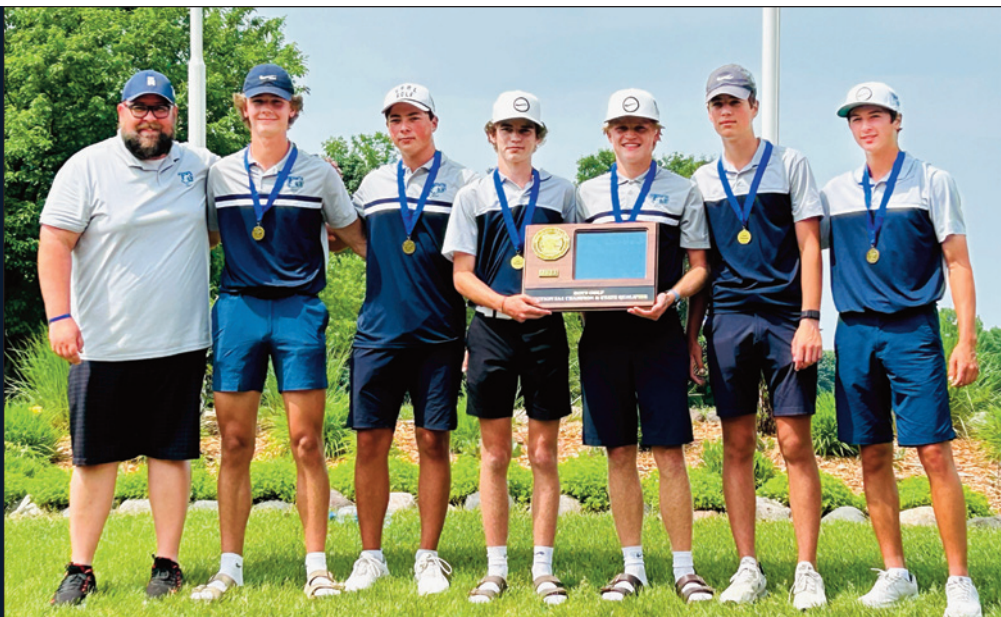

Class AA Boys Team Qualifiers

SECTION 4AA

Blake

MEET THE BEARS

Alex Wu	11
Charlie Dean	8
Christopher Zhao	11
Harrison Oxford	12
Ian Friederichs	10
Jimmy Hughes	9
Coach: Michael Hinton	

SECTION 5AA

Totino-Grace