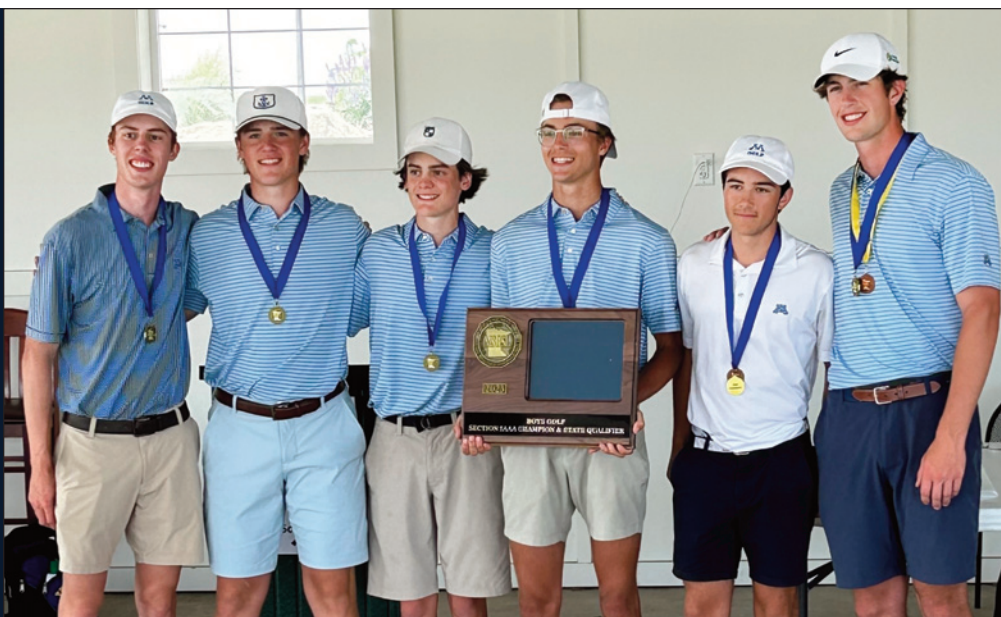

SECTION 2AAA

Minnetonka

MEET THE SKIPPERS

Boomer Well	12
Caden Meyer	12
Logan Beniek	12
Nevin Switz	12
Patrick Horner	12
Ryan Holzer	12
Coach: Joe Carlson