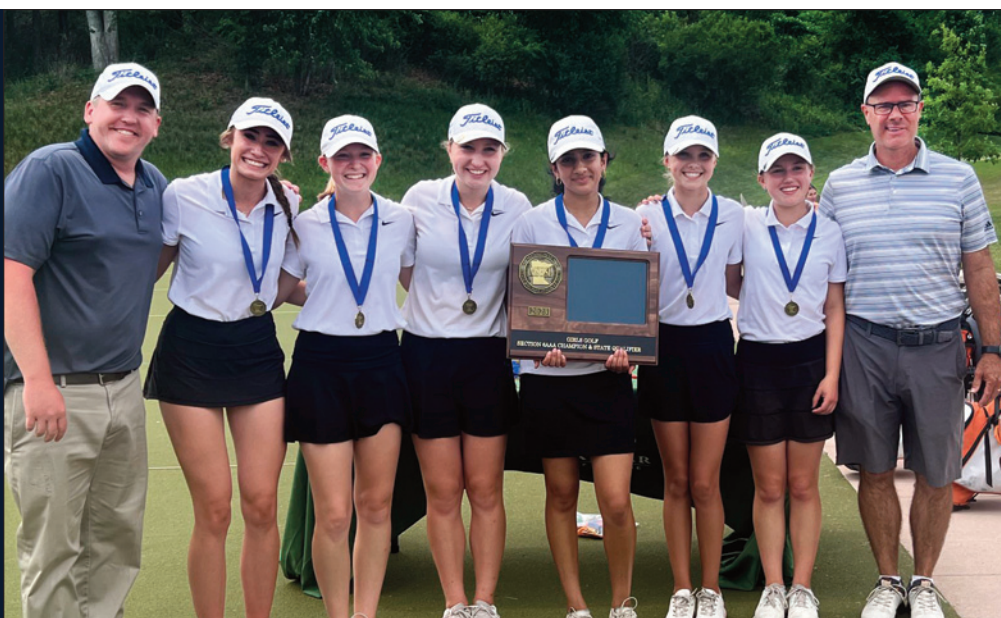

SECTION 6AAA

Wayzata

MEET THE TROJANS

Anna Nowinski	11
Reese Barry	7
Jenna Britz	10
Kiersten Lawrance	11
Lauren Champs	9
Saachi Deshmukh	11
Coach: Mike Schumacher	

*Denotes cooperatively sponsored program.