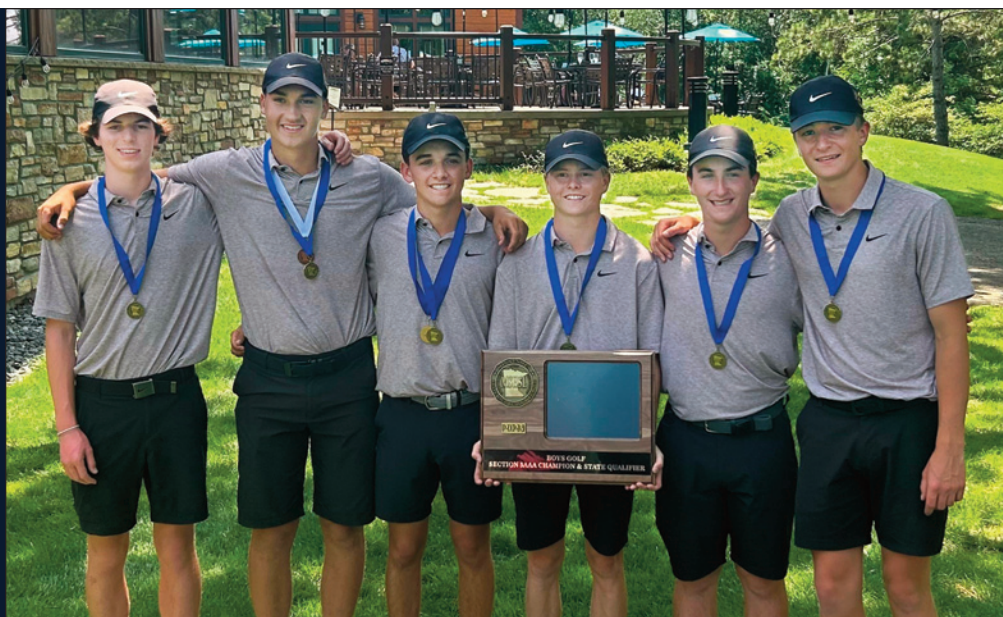

Class AAA Boys Team Qualifiers

SECTION 4AAA

Mahtomedi

MEET THE ZEPHYRS

Ethan Splett	12
Jacob Wilson	10
Micah Schmidt	11
Riley McGrane	10
Thomas Meader	10
Tony Kurn	10
Coach: Jeff Poeschl	

SECTION 5AAA

Maple Grove