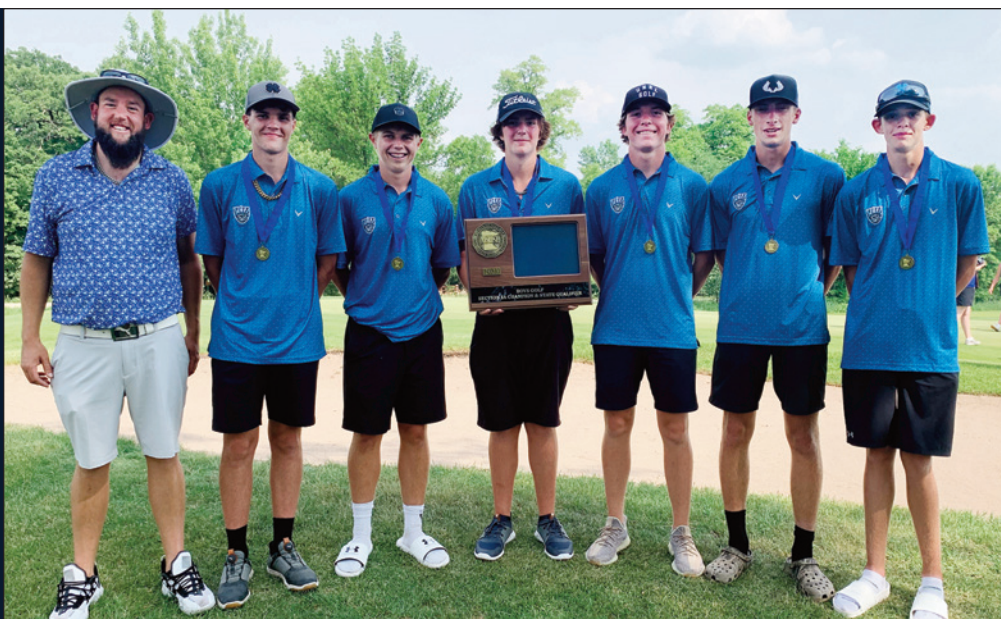

SECTION 2A

Janesville-Waldorf-Pemberton

MEET THE BULLDOGS

Carter Miller	11
Steven Dimmel	11
Logan Thell	11
Ryan Kronbach	11
Jeffrey Simonson	8
Alex James	11
Coach: Mike Gardner