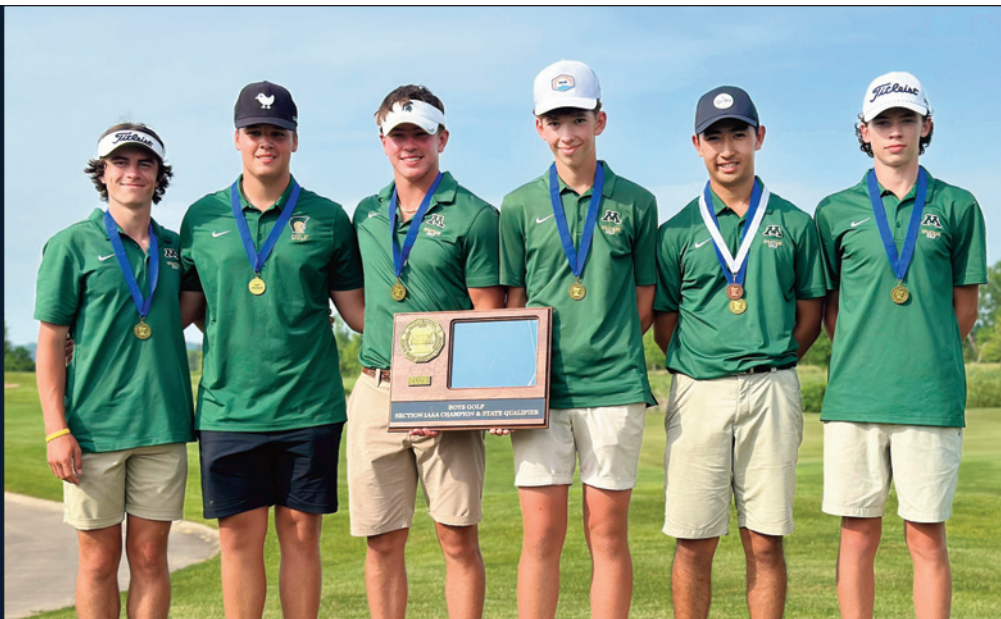

Class AAA Boys Team Qualifiers

SECTION 1AAA

Rochester Mayo

MEET THE SPARTANS

Dylan Maday	11
Isaac Ahn	10
Jacob Brown	12
Mikkel Norby	11
Tim Sexton	10
Will Smith	11
Coach: Gunnar Olson