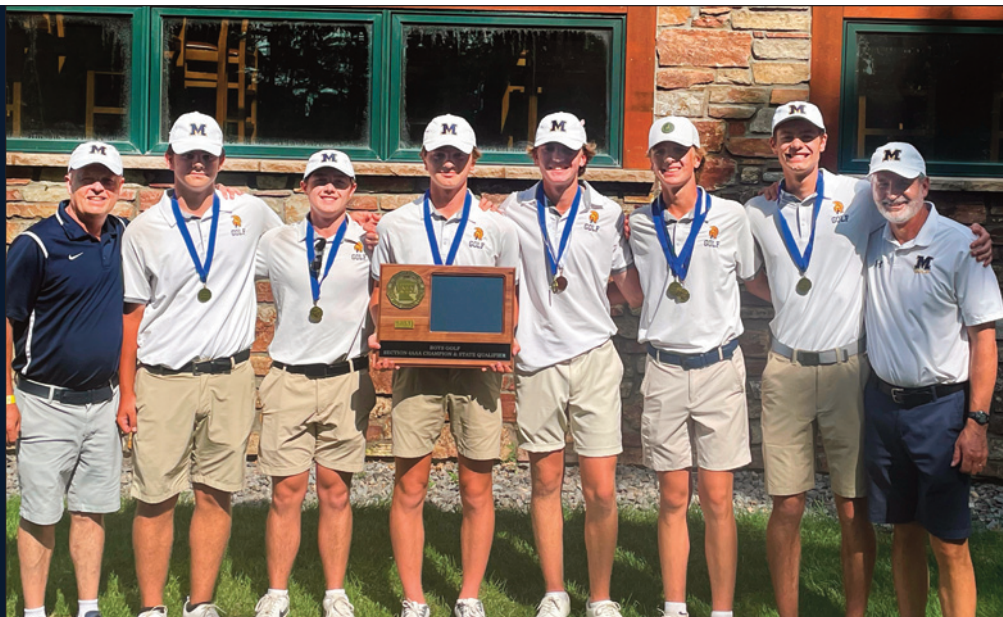

Class AAA Boys Team Qualifiers

SECTION 4AAA

Mahtomedi

MEET THE ZEPHYRS

Ethan Splett	12
Jacob Wilson	10
Micah Schmidt	11
Riley McGrane	10
Thomas Meader	10
Tony Kurn	10
Coach: Jeff Poeschl