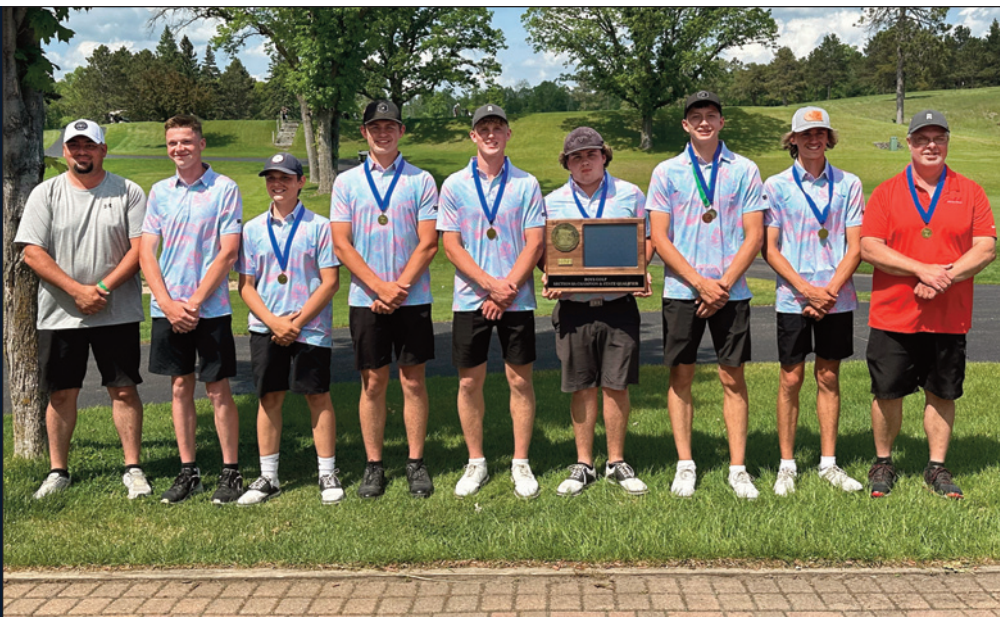

Fertile-Beltrami

MEET THE FALCONS

Caiden Swenby	11
Masen Nowacki	11
Ethan Finseth	12
Hunter Doyea	8
Daniel Ivanov	11
Derek Sorenson	11
Coach: Keith Pederson	

*Denotes cooperatively sponsored program.

**"But in the end it's still a game of golf,
and if at the end of the day
you can't shake hands with your opponents
and still be friends,
then you've missed the point."**