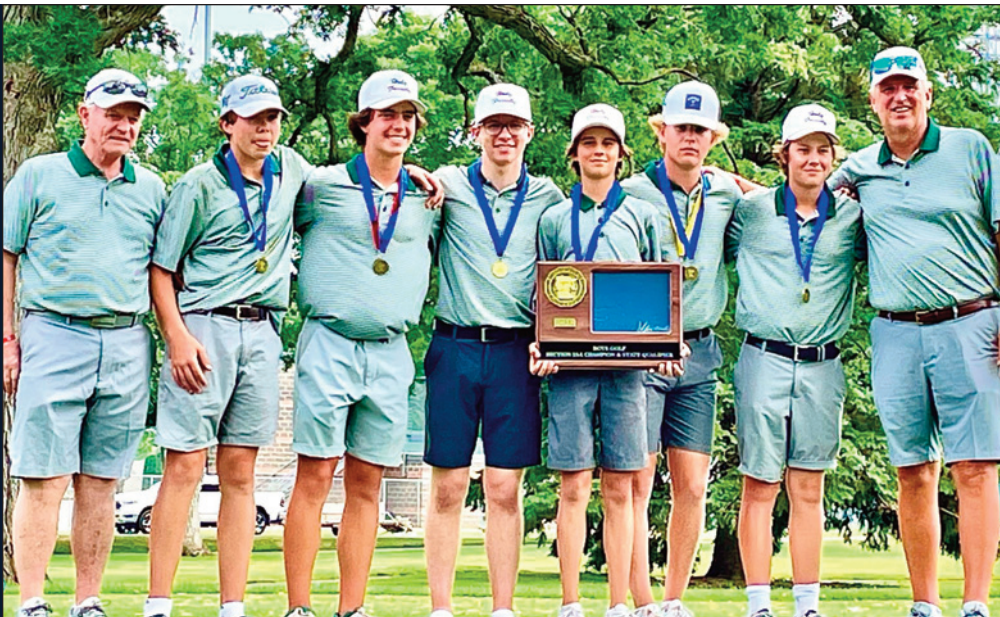

SECTION 2AA

Holy Family Catholic

MEET THE FIRE

Jacob Egan	10
Mick Herron	11
PJ Herron	11
Ryder Carlson	9
Tully Super	11
Zac Beddor	10
Coach: Rob Nelson	

SECTION 3AA

New London-Spicer

MEET THE WILDCATS

Blake Kath	10
Everett Halvorson	11
Gabe Truscinski	9
Nixon Harrier	12
Palmer Dalton	9
Sam Hanson	11
Coach: Jeff Boonstra	