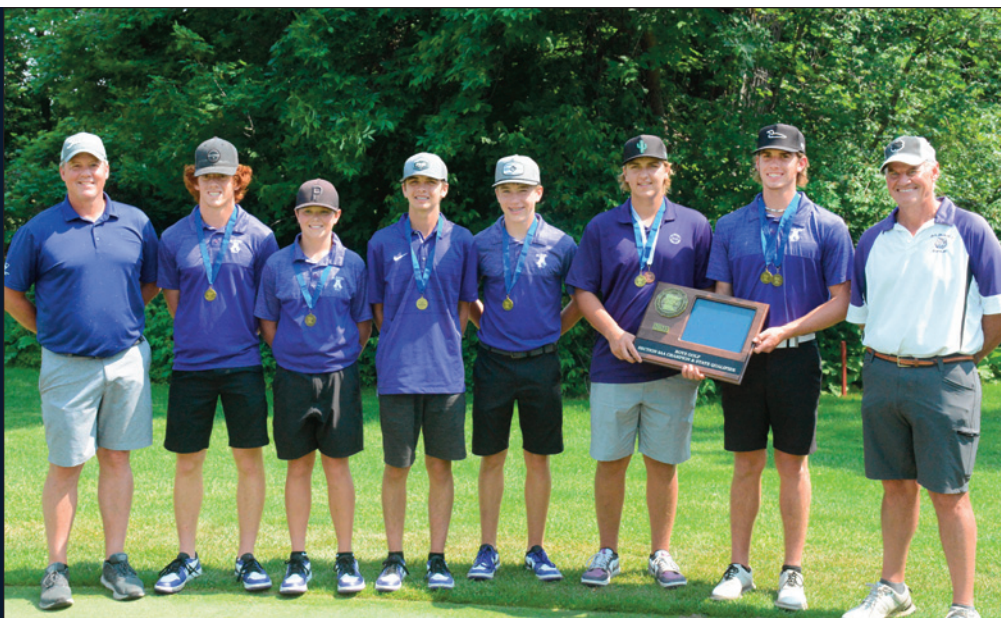

SECTION 6AA

Albany

MEET THE HUSKIES

Blake Silbernack	8
Bryce Soenneker	9
Drew Lehner	10
Joe Hoff	11
Josh Hoff	9
Zac Kreuzer	11
Coach: Kit Pennie	

*Denotes cooperatively sponsored program.