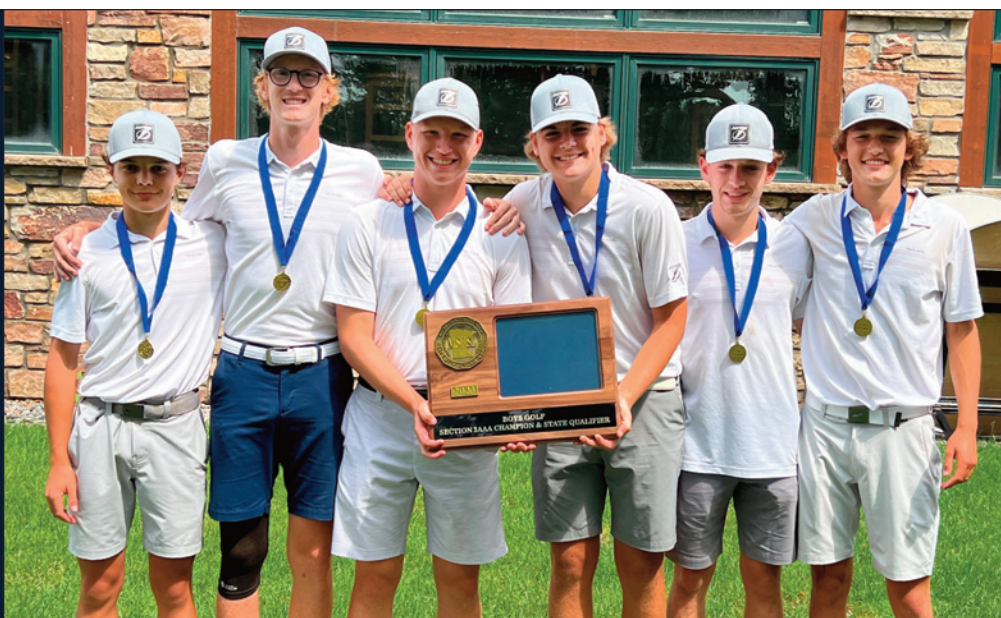

SECTION 2AAA

Minnetonka

MEET THE SKIPPERS

Boomer Well	12
Caden Meyer	12
Logan Beniek	12
Nevin Switz	12
Patrick Horner	12
Ryan Holzer	12
Coach: Joe Carlson	

SECTION 3AAA

Eastview

MEET THE LIGHTNING

Jack Hanson	12
Joey Rohlwing	12
John Kisch	12
Sam Wooten	9
Tyler Cords	12
Tyler Wanous	12
Coach: Mark Wanous	