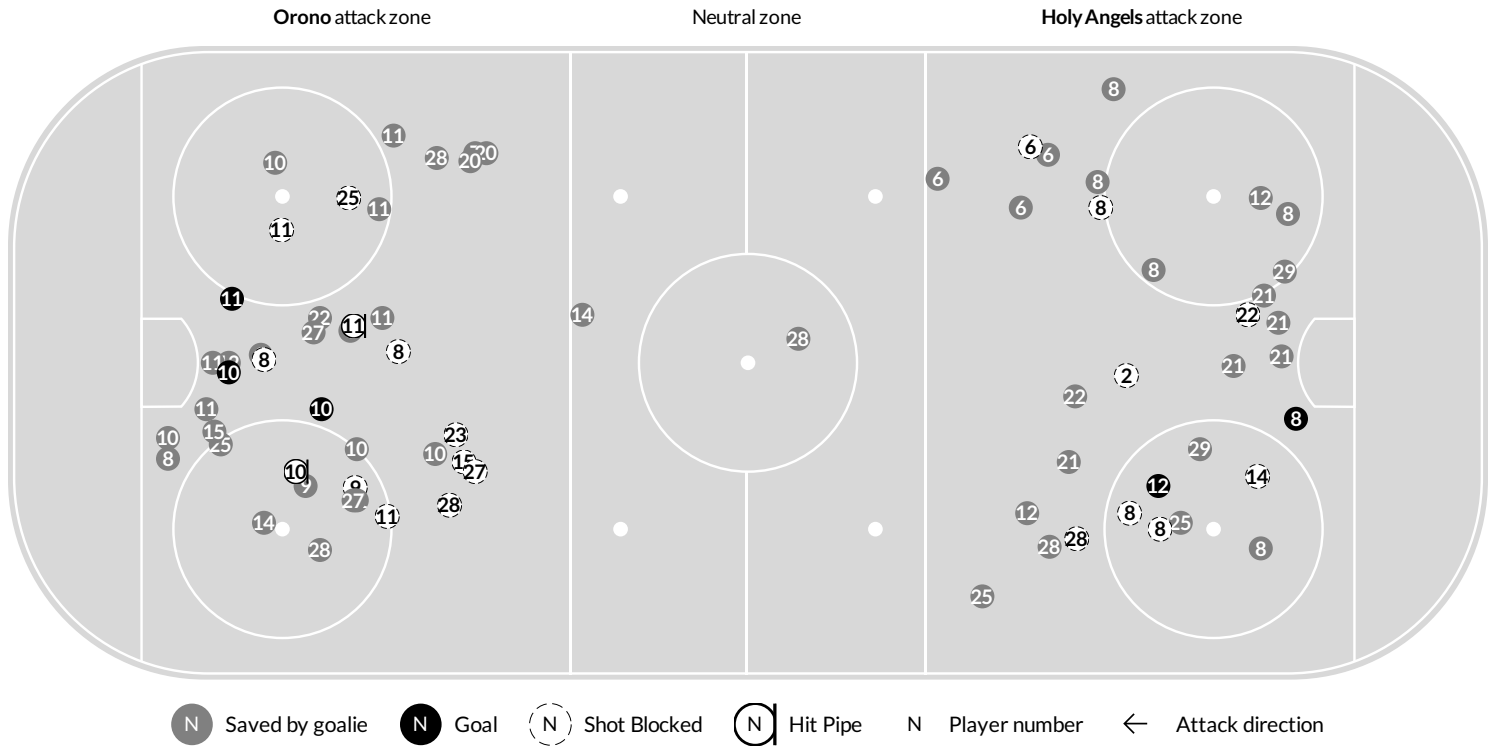

Game duration: 1:37

ORONO

3 - 2

ACAD. OF HOLY ANGELS

Scoring by period

Team	1	2	3
Orono	1	1	1
Acad. of Holy Angels	1	1	0

Shot chart

Shot summary

	Orono			
	1	2	3	Tot
Total shots attempted	24	13	18	55
Blocked by defense	5	2	3	10
Shots Off Target	7	1	5	13
Pipes	0	0	2	2
Total shots on-target	12	10	8	30
Shots saved by goalie Vivienne Anderson	6	8	8	22
Goals scored:				3