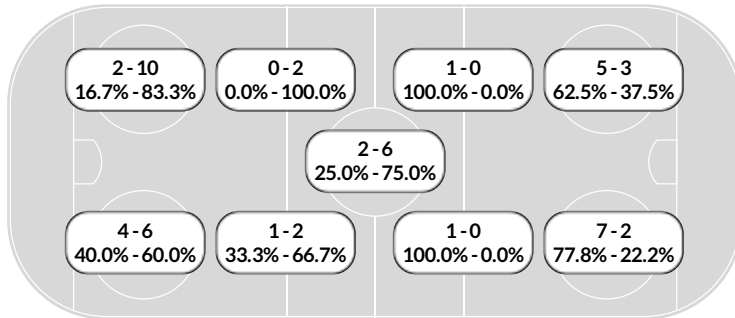

Class A Third Place Box Score Report

Feb 24, 2024, Start time: 11:00 AM, Xcel Energy Ctr, St. Paul, Minnesota
Attendance: 0

Game duration: 1:37

Penalty summary

Prd	Player	Team	Min	Offense	Time	
1st	Maddy Kimbrel	ORO	2	Hooking	13:02	PP
1st	Masyn Mullin	AHA	2	Tripping	14:15	PP
1st	Maddy Kimbrel	ORO	2	Interference	15:17	PP
2nd	Harper Poehling	AHA	2	Hooking	01:12	PP
2nd	Audrey Garton	AHA	2	Tripping	02:25	PP

Prd	Player	Team	Min	Offense	Time	
2nd	Riley Iverson	AHA	2	Interference	09:36	PP
2nd	Alex Paulsen	ORO	2	Tripping	13:10	PP
3rd	Berit Loichle	AHA	2	Interference	02:41	PP
3rd	Alexa Niccum	ORO	2	Tripping	07:44	PP
3rd	Brooke Rose	ORO	2	Cross Checking	11:17	PP

Faceoff summary

Orono					
#	Player	W	L	FO%	
23	Macy Rasmussen	12	11	52.2	
25	Alexa Niccum	4	9	30.8	
10	Zoe Lopez	2	1	66.7	
27	Gabrielle Lopez	2	4	33.3	
12	Kali Schmidt	2	5	28.6	
8	Anika Fortin	1	1	50.0	
Totals:		23	31	42.6	

Holy Angels					
#	Player	W	L	FO%	
12	Audrey Garton	11	5	68.8	
21	Masyn Mullin	10	2	83.3	
28	Anya Anderson	9	8	52.9	
7	Emilie Anderson	1	7	12.5	
8	Isabella LaMere	0	1	0.0	
Totals:		31	23	57.4	

Faceoff chart

FACEOFFS	WON
1st Period	9
2nd Period	10
3rd Period	4
At even strength	17
Power play	5
Short handed	1

WON	FACEOFFS
8	1st Period
11	2nd Period
12	3rd Period
18	At even strength
10	Power play
3	Short handed

Power play summary

Orono						
Prd	Start	End	Elapsed	Shots	(Opp)	
1	14:15	15:17	01:02	0	0	
2	01:12	02:55	01:43	3	0	PPG
2	02:25	04:25	02:00	1	0	
2	09:36	11:36	02:00	0	1	
3	02:41	04:41	02:00	1	0	
Summary: 5 opps, 5 shots, 1 goal, time 08:15						

Holy Angels						
Prd	Start	End	Elapsed	Shots	(Opp)	
1	13:02	13:41	00:39	1	0	PPG
2	16:15	00:17	01:02	0	1	
2	13:10	14:16	01:06	1	0	PPG
3	07:44	09:44	02:00	2	3	
3	11:17	13:17	02:00	2	0	
Summary: 5 opps, 6 shots, 2 goal, time 06:47						

Shootout summary

No Shootouts

Penalty shot summary

No Penalty Shots

Referee's Signature _____