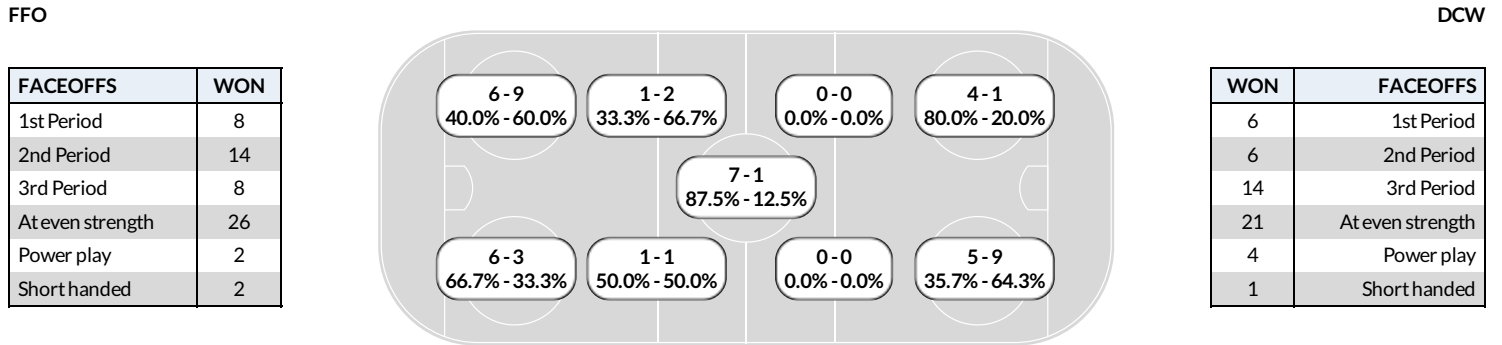

Penalty summary

Prd	Player	Team	Min	Offense	Time	
1st	Maddison Brimhall	FFO	2	Tripping	14:27	PP
2nd	Brook Zierden	FFO	2	Hooking	00:53	PP
2nd	Alexa Van Straaten	SCW	2	Tripping	12:50	PP
3rd	Margaret Greenagel	FFO	2	Body checking	07:48	PP
3rd	McKenna LaFleur	SCW	2	Holding	15:38	PP

Referee's Signature _____

MSHSL Girls Hockey Game 2

Box Score Report

Feb 21, 2024, Start time: 01:00 PM, Xcel Energy Center, St. Paul, Minnesota
Attendance: 0

Game duration: 2:02

Faceoff summary

FFO					DCW				
#	Player	W	L	FO%	#	Player	W	L	FO%
2	Hannah Johnson	20	5	80.0	22	Daisy Harens	9	7	56.3
4	Vanessa Vaughn	5	6	45.5	11	Nora Cartensen	8	13	38.1
13	Rachel Debrito	5	13	27.8	7	Hannah Peterson	7	5	58.3
12	Maddison Brimhall	0	1	0.0	17	Maysie Koch	2	5	28.6
17	Mckenzie Sjolie	0	1	0.0	Totals:				
		30	26	53.6			26	30	46.4

Faceoff chart

Power play summary

FFO							DCW						
Prd	Start	End	Elapsed	Shots	(Opp)		Prd	Start	End	Elapsed	Shots	(Opp)	
2	12:50	14:50	02:00	2	0		1	14:27	16:27	02:00	3	0	
3	15:38	17:00	01:22	0	0		2	00:53	02:53	02:00	0	0	
Summary: 2 opps, 2 shots, 0 goal, time 03:22							3	07:48	09:41	01:53	3	0	PPG
							Summary: 3 opps, 6 shots, 1 goal, time 05:53						