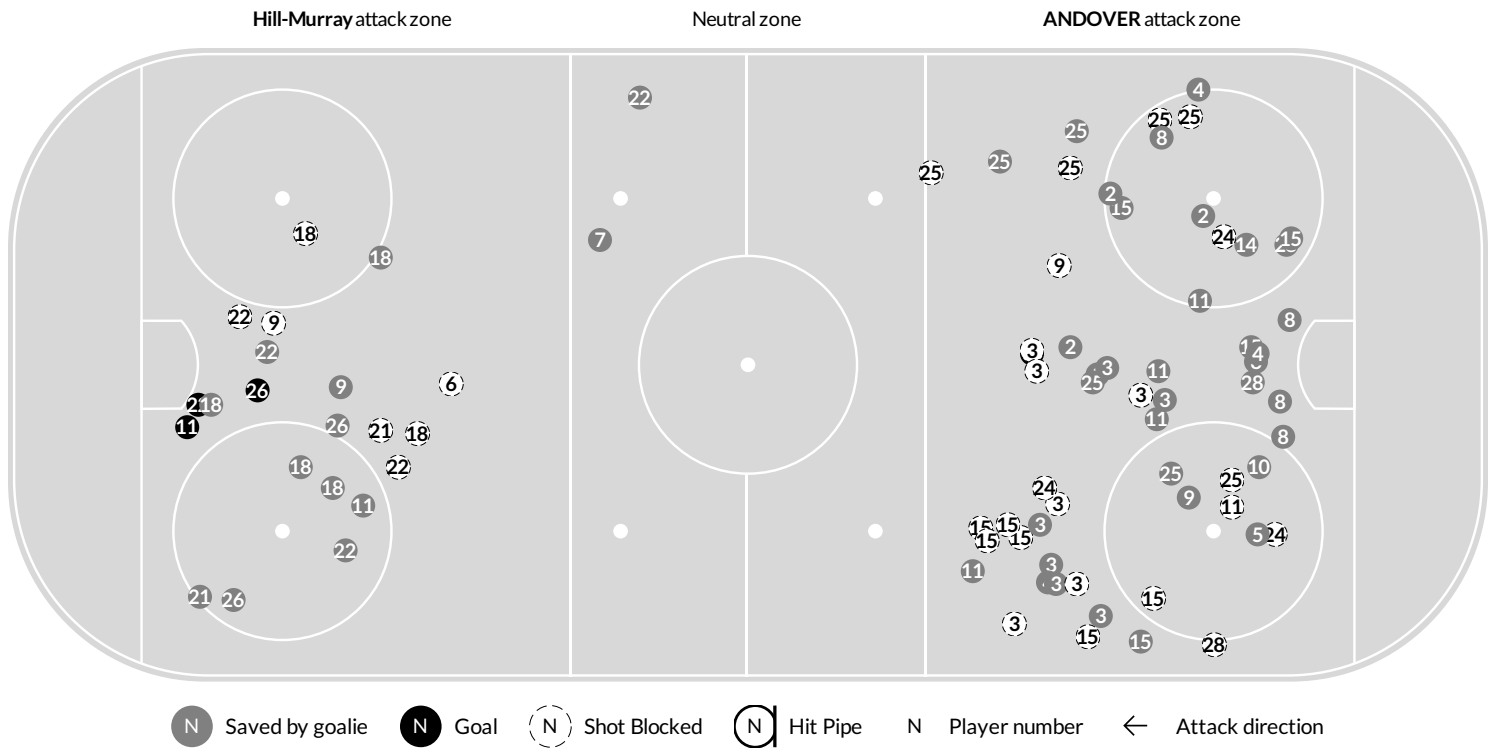

Referee's Signature _____

Class AA Semifinal Shot Chart Report

Feb 23, 2024, Start time: 06:00 PM, Xcel Energy Ctr, St. Paul, Minnesota
Attendance: 0

Game duration: 2:07

HILL-MURRAY 3 - 1 ANDOVER

Scoring by period

Team	1	2	3
HILL-MURRAY	3	0	0
Andover	1	0	0

Shot chart

Shot summary

Hill-Murray				
	1	2	3	Tot
Total shots attempted	17	6	9	32
Blocked by defense	3	1	3	7
Shots Off Target	5	3	1	9
Pipes	0	0	0	0
Total shots on-target	9	2	5	16
Shots saved by goalie Grace Zhan	5	21	10	36
Goals scored:				3