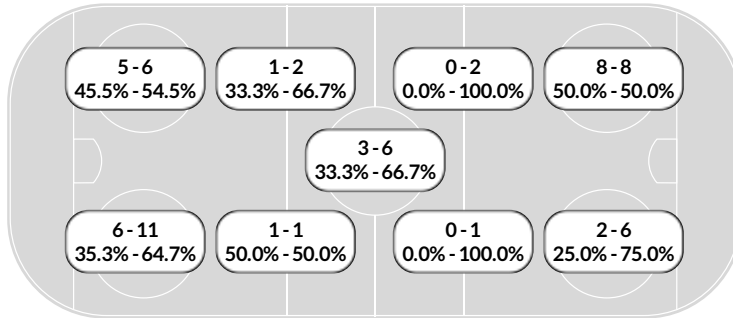

Class AA Semifinal Box Score Report

Feb 23, 2024, Start time: 06:00 PM, Xcel Energy Ctr, St. Paul, Minnesota
Attendance: 0

Game duration: 2:07

Faceoff summary

Hill-Murray

#	Player	W	L	FO%
22	Jaycee Chatleain	9	10	47.4
10	Sophie Olson	9	19	32.1
9	Regan Berlund	5	8	38.5
27	Emily Pohl	3	3	50.0
18	Chloe Boreen	0	3	0.0
Totals:		26	43	37.7

ANDOVER

#	Player	W	L	FO%
11	Maya Engler	19	8	70.4
24	Avery Kasick	14	9	60.9
10	Julia Gerdes	6	6	50.0
2	Ella Thoreson	4	3	57.1
Totals:		43	26	62.3

Faceoff chart

Hill-Murray

FACEOFFS	WON
1st Period	8
2nd Period	14
3rd Period	4
At even strength	25
Power play	1
Short handed	0

ANDOVER

WON	FACEOFFS
18	1st Period
12	2nd Period
13	3rd Period
40	At even strength
0	Power play
3	Short handed

Power play summary

Hill-Murray

Prd	Start	End	Elapsed	Shots	(Opp)	
1	01:24	03:24	02:00	1	0	
1	05:04	06:14	01:10	2	0	PPG
2	00:51	02:51	02:00	1	1	
Summary: 3 opps, 4 shots, 1 goal, time 05:10						

ANDOVER

Prd	Start	End	Elapsed	Shots	(Opp)	
1	12:09	12:21	00:12	1	0	PPG
3	11:46	13:46	02:00	1	0	
Summary: 2 opps, 2 shots, 1 goal, time 02:12						

Shootout summary

No Shootouts

Penalty shot summary

No Penalty Shots

Referee's Signature _____