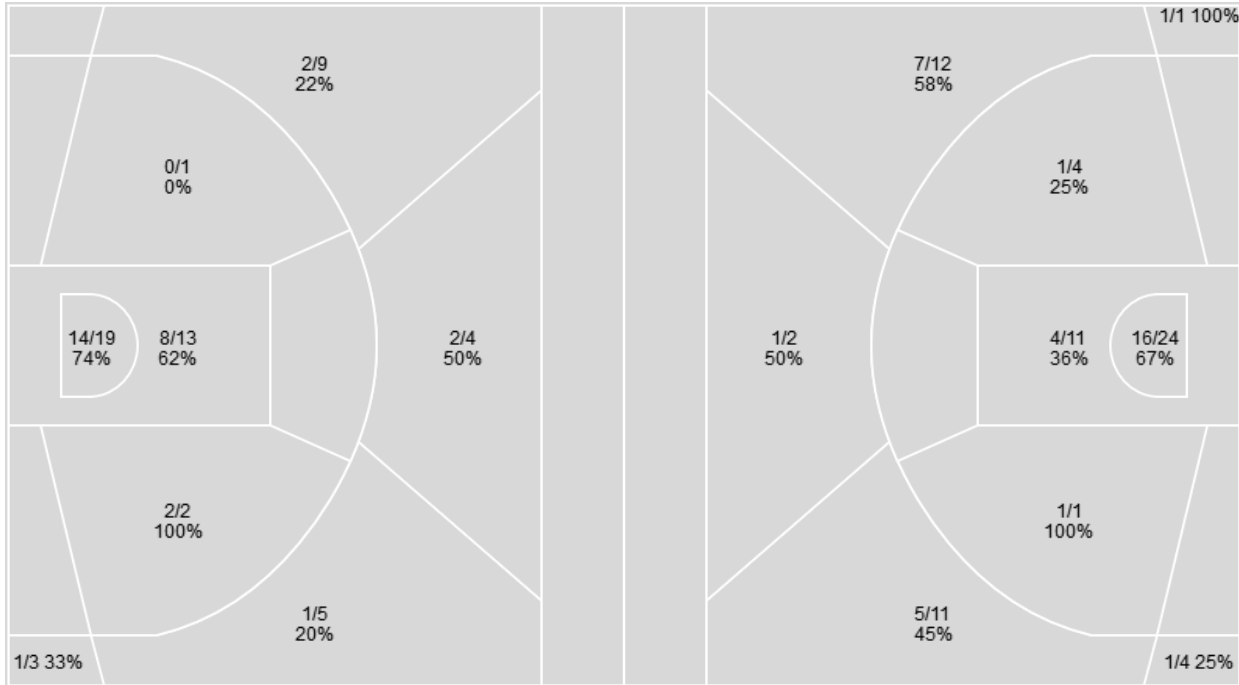

Official Basketball Shot Areas - Final
Crosby-Ironton at Minnehaha Academy
03/16/24 Gangelhoff Center, St Paul, MN
Class AA Third Place Game

Game Time: 12:00 PM
Game Duration: 1:21

Officials:

Players => All; FG Types => All ; Results => All ;

Players => All; FG Types => All ; Results => All ;

Crosby-Ironton

Minnehaha Academy

Crosby-Ironton	M/A	%
Field Goals	30/56	54
2 Points	24/35	69
3 Points	6/21	29
Free Throws	20/28	71

Minnehaha Academy	M/A	%
Field Goals	37/70	53
2 Points	22/40	55
3 Points	15/30	50
Free Throws	15/19	79