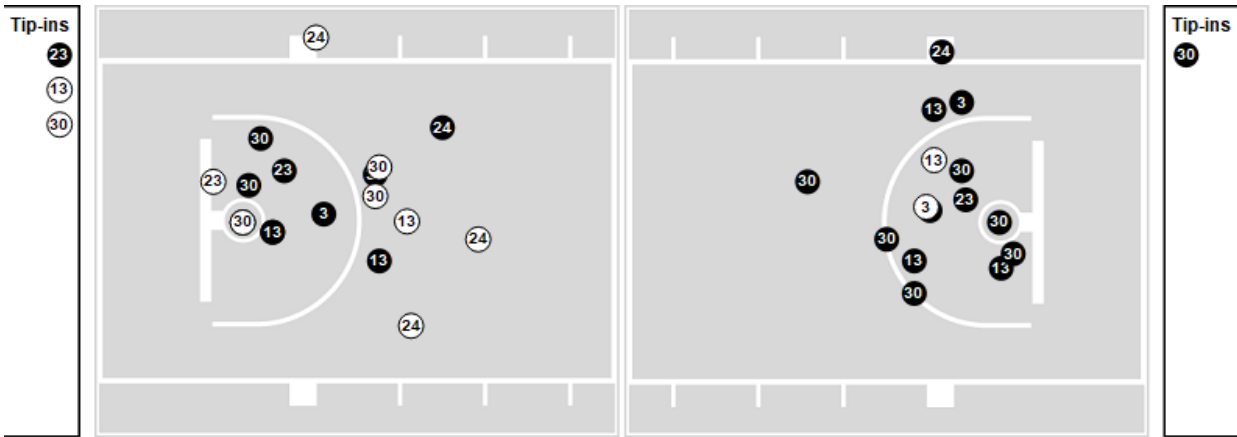

Shots in the Paint

N Made   **O** Missed   **N** - Player Number

Crosby-Ironton	M/A	%
Field Goals	30/56	54
2 Points	24/35	69
3 Points	6/21	29
Free Throws	20/28	71

Crosby-Ironton	M/A	%
Points in the Paint	44 (22/32)	69
Fast Break Points	14 (8/9)	89
Second Chance Points	14 (9/15)	60
Effective FG%	59