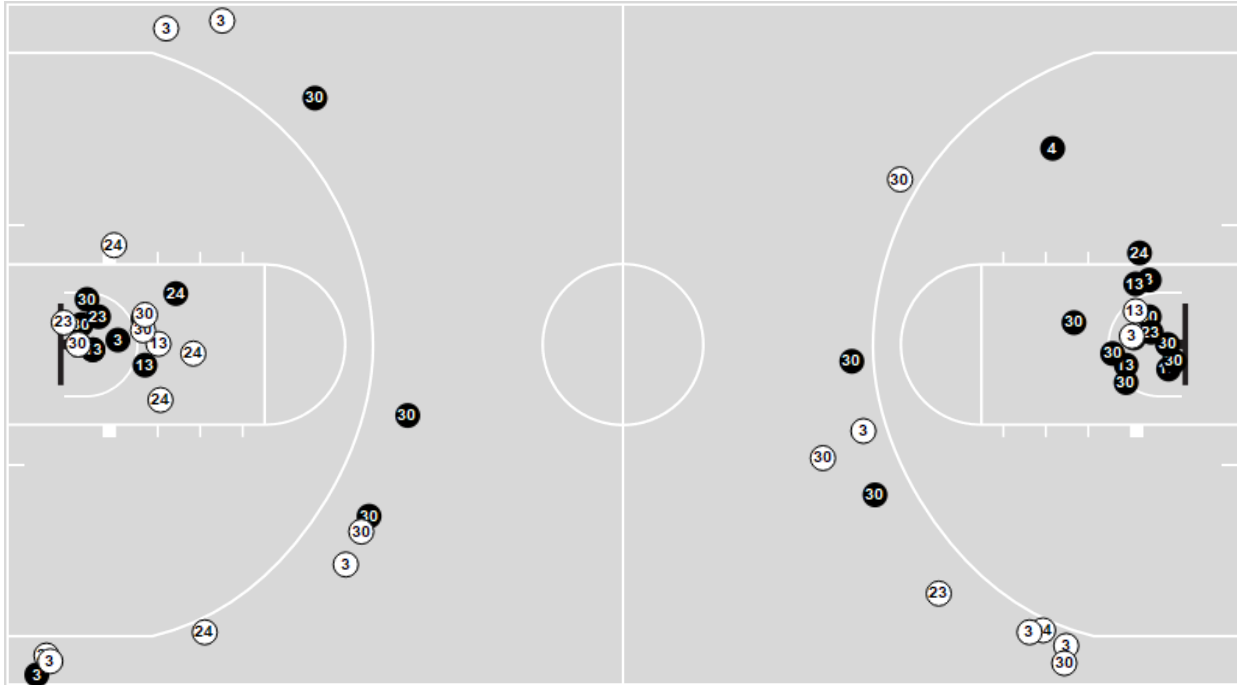

Officials:

Players => All ; FG Types => All ; Results => All ;
Crosby-Ironton

All Field Goals