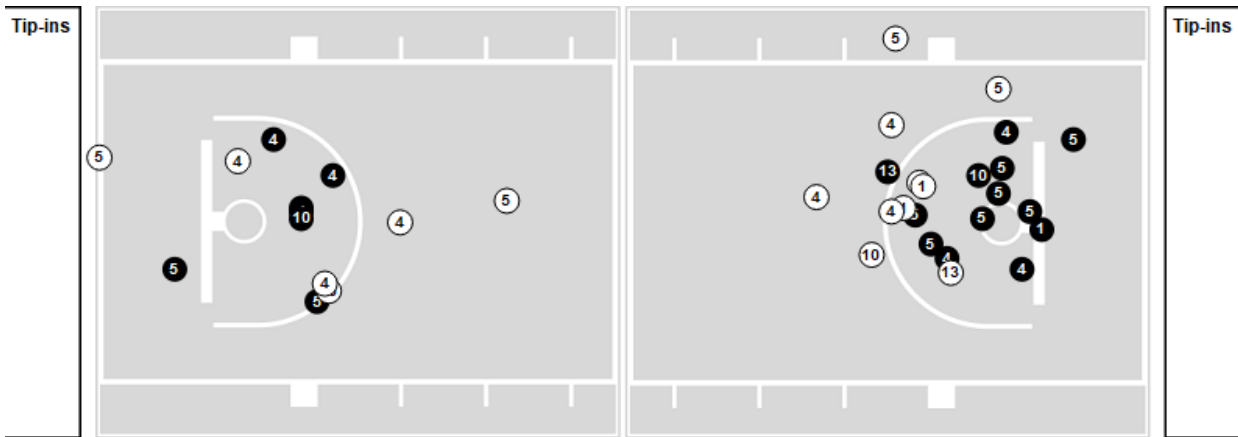

Shots in the Paint

● Made ○ Missed N - Player Number

Minnehaha Academy	M/A	%
Field Goals	37/70	53
2 Points	22/40	55
3 Points	15/30	50
Free Throws	15/19	79

Minnehaha Academy	M/A	%
Points in the Paint	40 (20/35)	57
Fast Break Points	36 (21/22)	95
Second Chance Points	8 (4/10)	40
Effective FG%	64