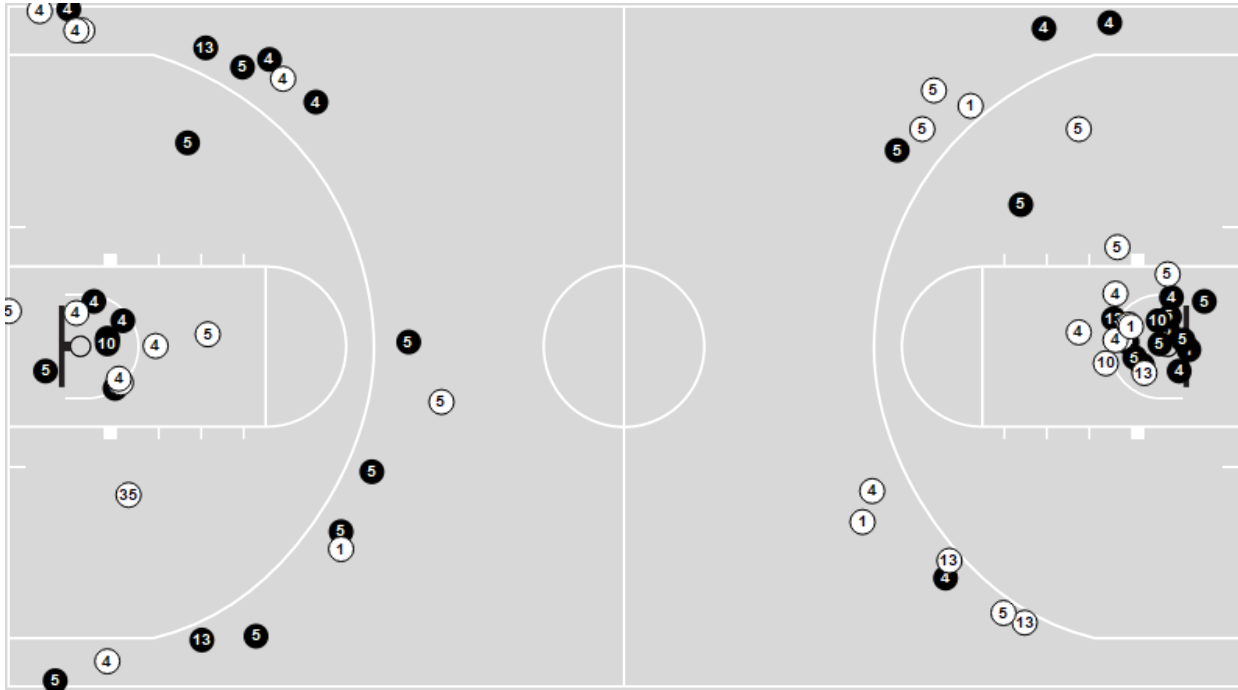

Officials:

Players => All ; FG Types => All ; Results => All ;

Minnehaha Academy

All Field Goals