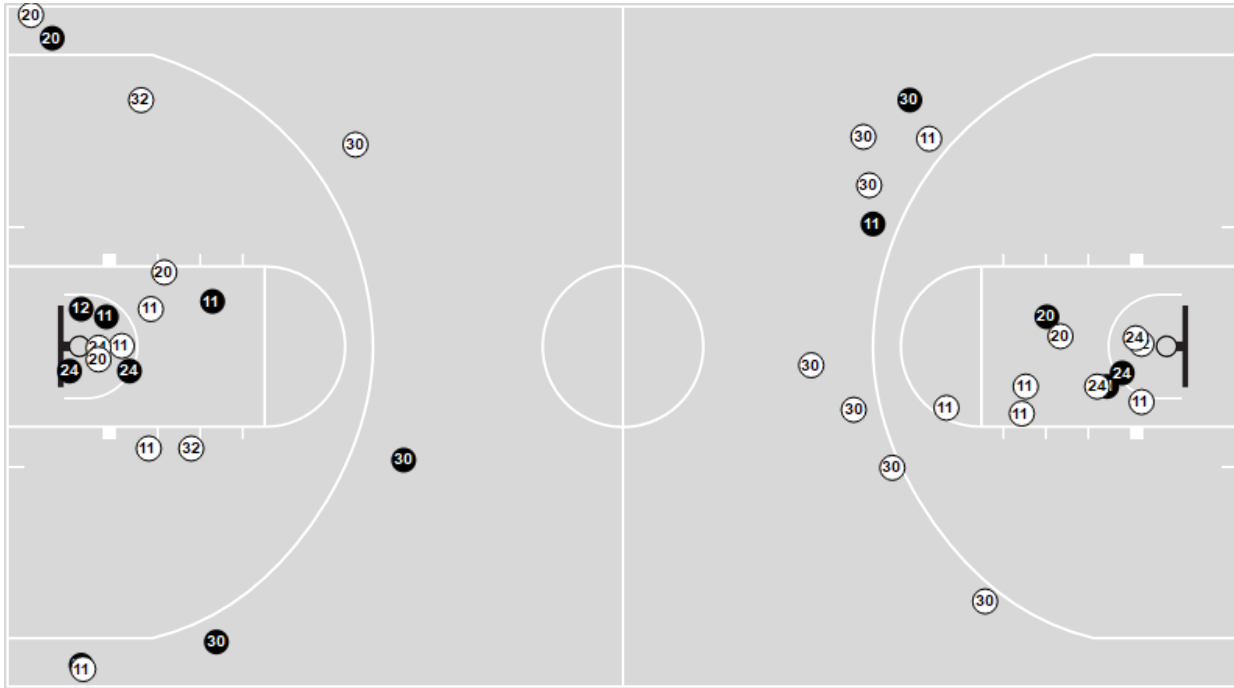

Officials: Azzariria Jackson, Anthony Perez, Taylor Hagen

Players => All ; FG Types => All ; Results => All ;

Rochester Lourdes

All Field Goals