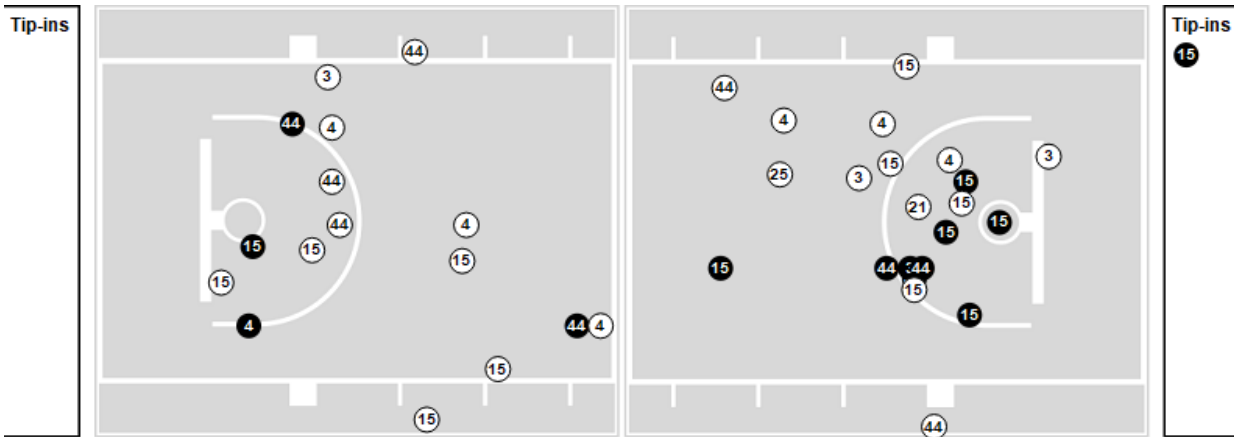

Shots in the Paint

● Made ○ Missed N - Player Number

New London-Spicer	M/A	%
Field Goals	16/52	31
2 Points	14/43	33
3 Points	2/9	22
Free Throws	4/6	67

New London-Spicer	M/A	%
Points in the Paint	26 (13/34)	38
Fast Break Points	6 (3/3)	100
Second Chance Points	12 (6/10)	60
Effective FG%	33