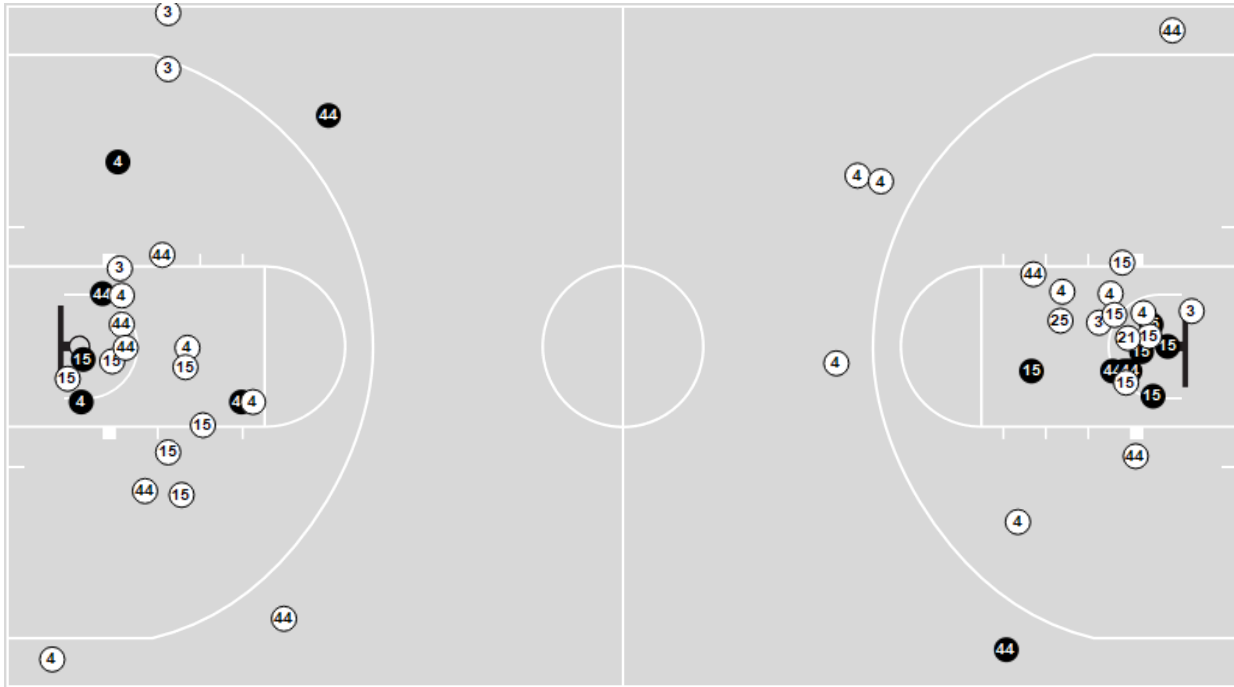

Players => All ; FG Types => All ; Results => All ;
New London-Spicer

All Field Goals