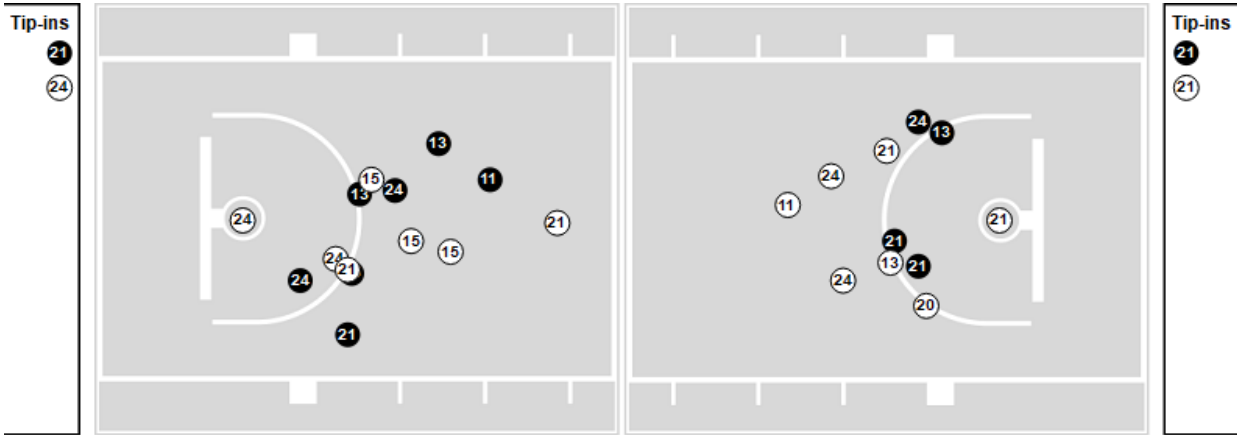

Shots in the Paint

● Made   ○ Missed   N - Player Number

Andover	M/A	%
Field Goals	21/49	43
2 Points	14/31	45
3 Points	7/18	39
Free Throws	15/19	79

Andover	M/A	%
Points in the Paint	26 (13/27)	48
Fast Break Points	8 (5/6)	83
Second Chance Points	9 (5/10)	50
Effective FG%	50