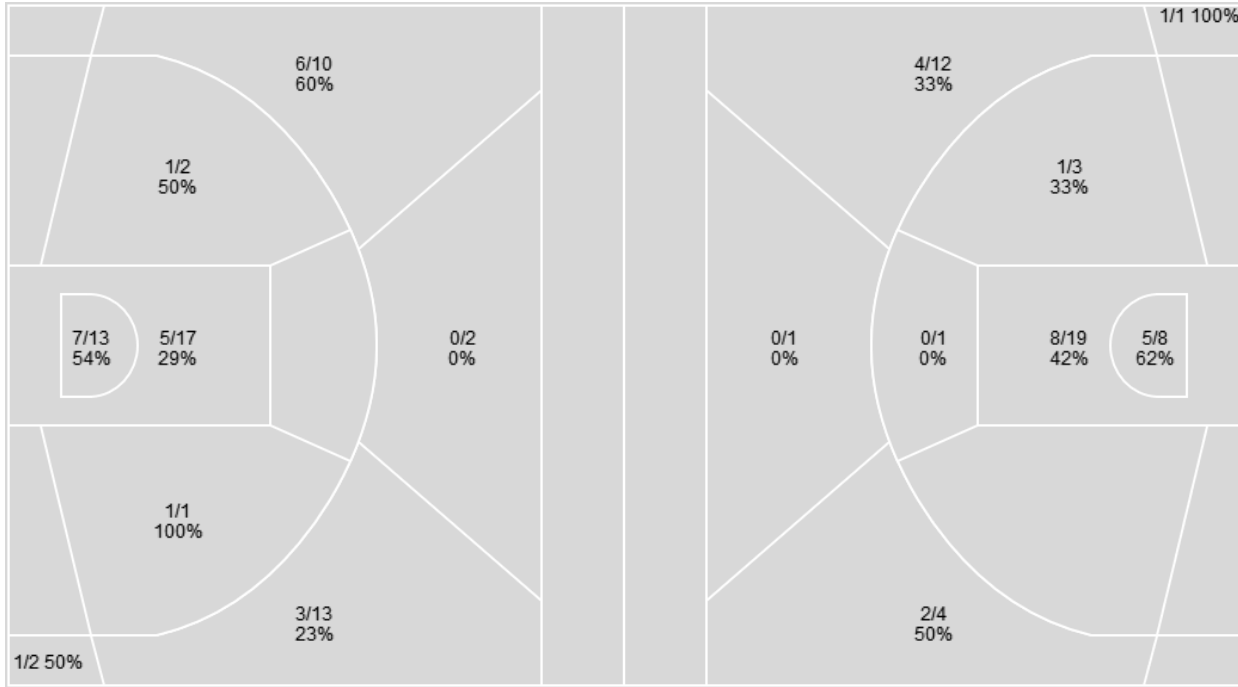

Players => All; FG Types => All ; Results => All ;

Players => All; FG Types => All ; Results => All ;

Rosemount

Andover

Rosemount	M/A	%
Field Goals	24/60	40
2 Points	14/33	42
3 Points	10/27	37
Free Throws	14/14	100