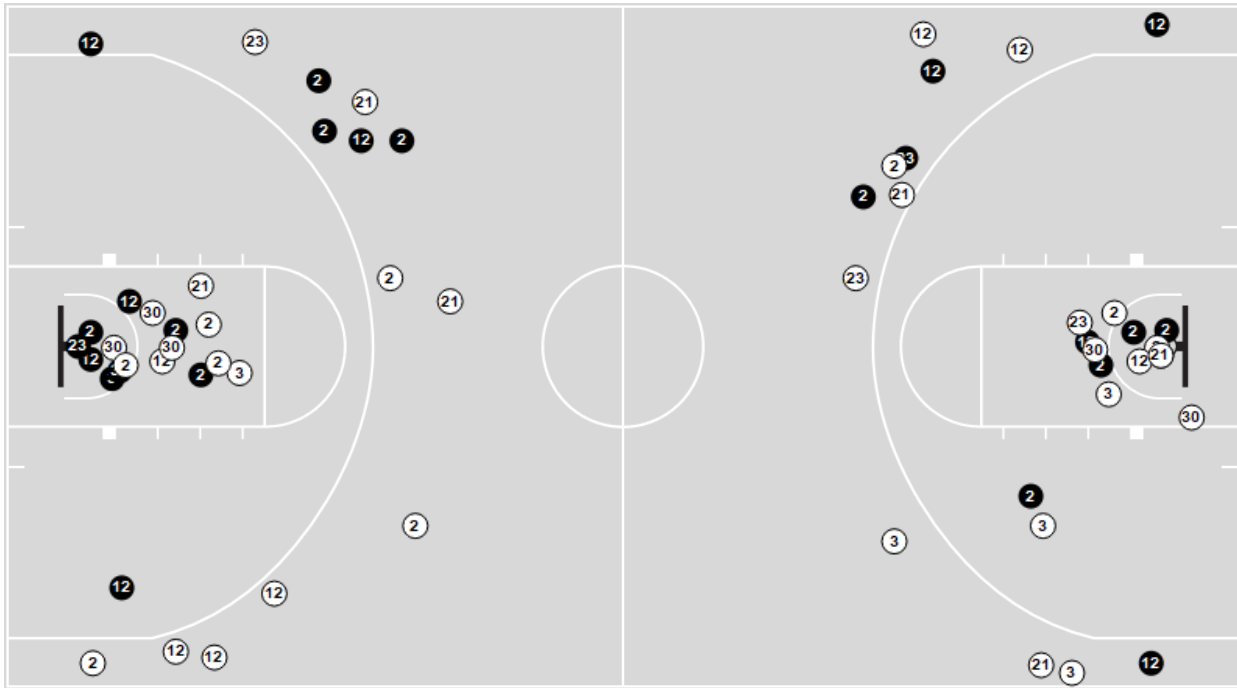

Andover	M/A	%
Points in the Paint	26 (13/27)	48
Fast Break Points	8 (5/6)	83
Second Chance Points	9 (5/10)	50
Effective FG%	50	

Officials: Joe Schmitz, Rick Kellerman, Keesha Pringle

Players => All ; FG Types => All ; Results => All ;

Rosemount

All Field Goals

Shots in the Paint

● Made ● Missed N - Player Number

Rosemount	M/A	%
Field Goals	24/60	40
2 Points	14/33	42
3 Points	10/27	37
Free Throws	14/14	100

Rosemount	M/A	%
Points in the Paint	24 (12/30)	40
Fast Break Points	14 (7/7)	100
Second Chance Points	7 (3/8)	38
Effective FG%	48	