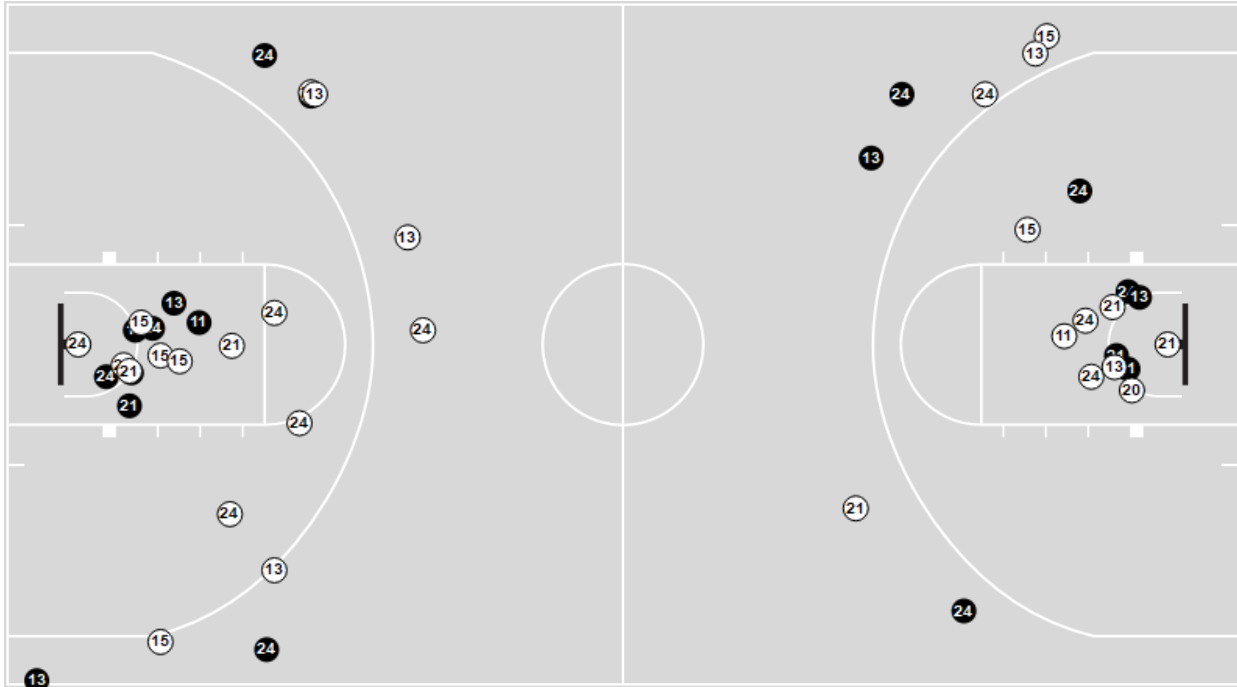

Players => All ; FG Types => All ; Results => All ;
Andover

All Field Goals