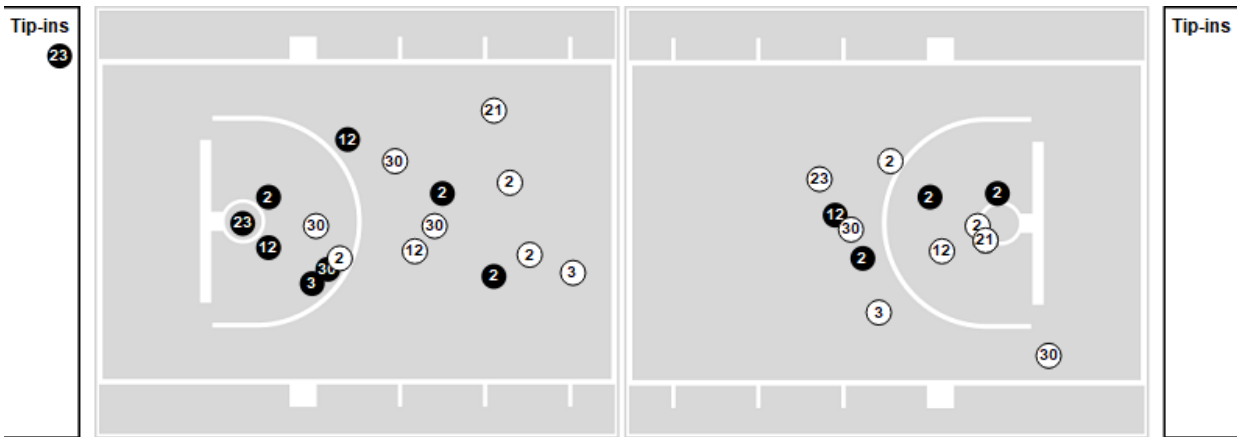

Shots in the Paint

● Made   ● Missed   N - Player Number

Rosemount	M/A	%
Field Goals	24/60	40
2 Points	14/33	42
3 Points	10/27	37
Free Throws	14/14	100

Rosemount	M/A	%
Points in the Paint	24 (12/30)	40
Fast Break Points	14 (7/7)	100
Second Chance Points	7 (3/8)	38
Effective FG%	48